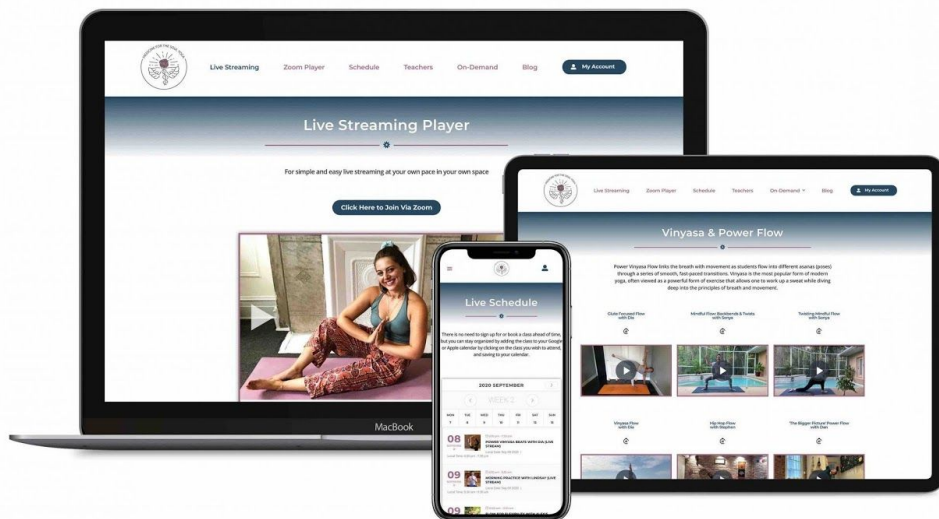

## Corporate Connect Proposal

Medicine for the Soul Yoga is a privately-owned virtual yoga, fitness, meditation, and wellness studio, offering daily live streaming and on-demand classes designed to help people connect with themselves, develop personal performance and productivity, and embrace authentic creativity.

Click the image below or [HERE](#) for an overview of our platform: